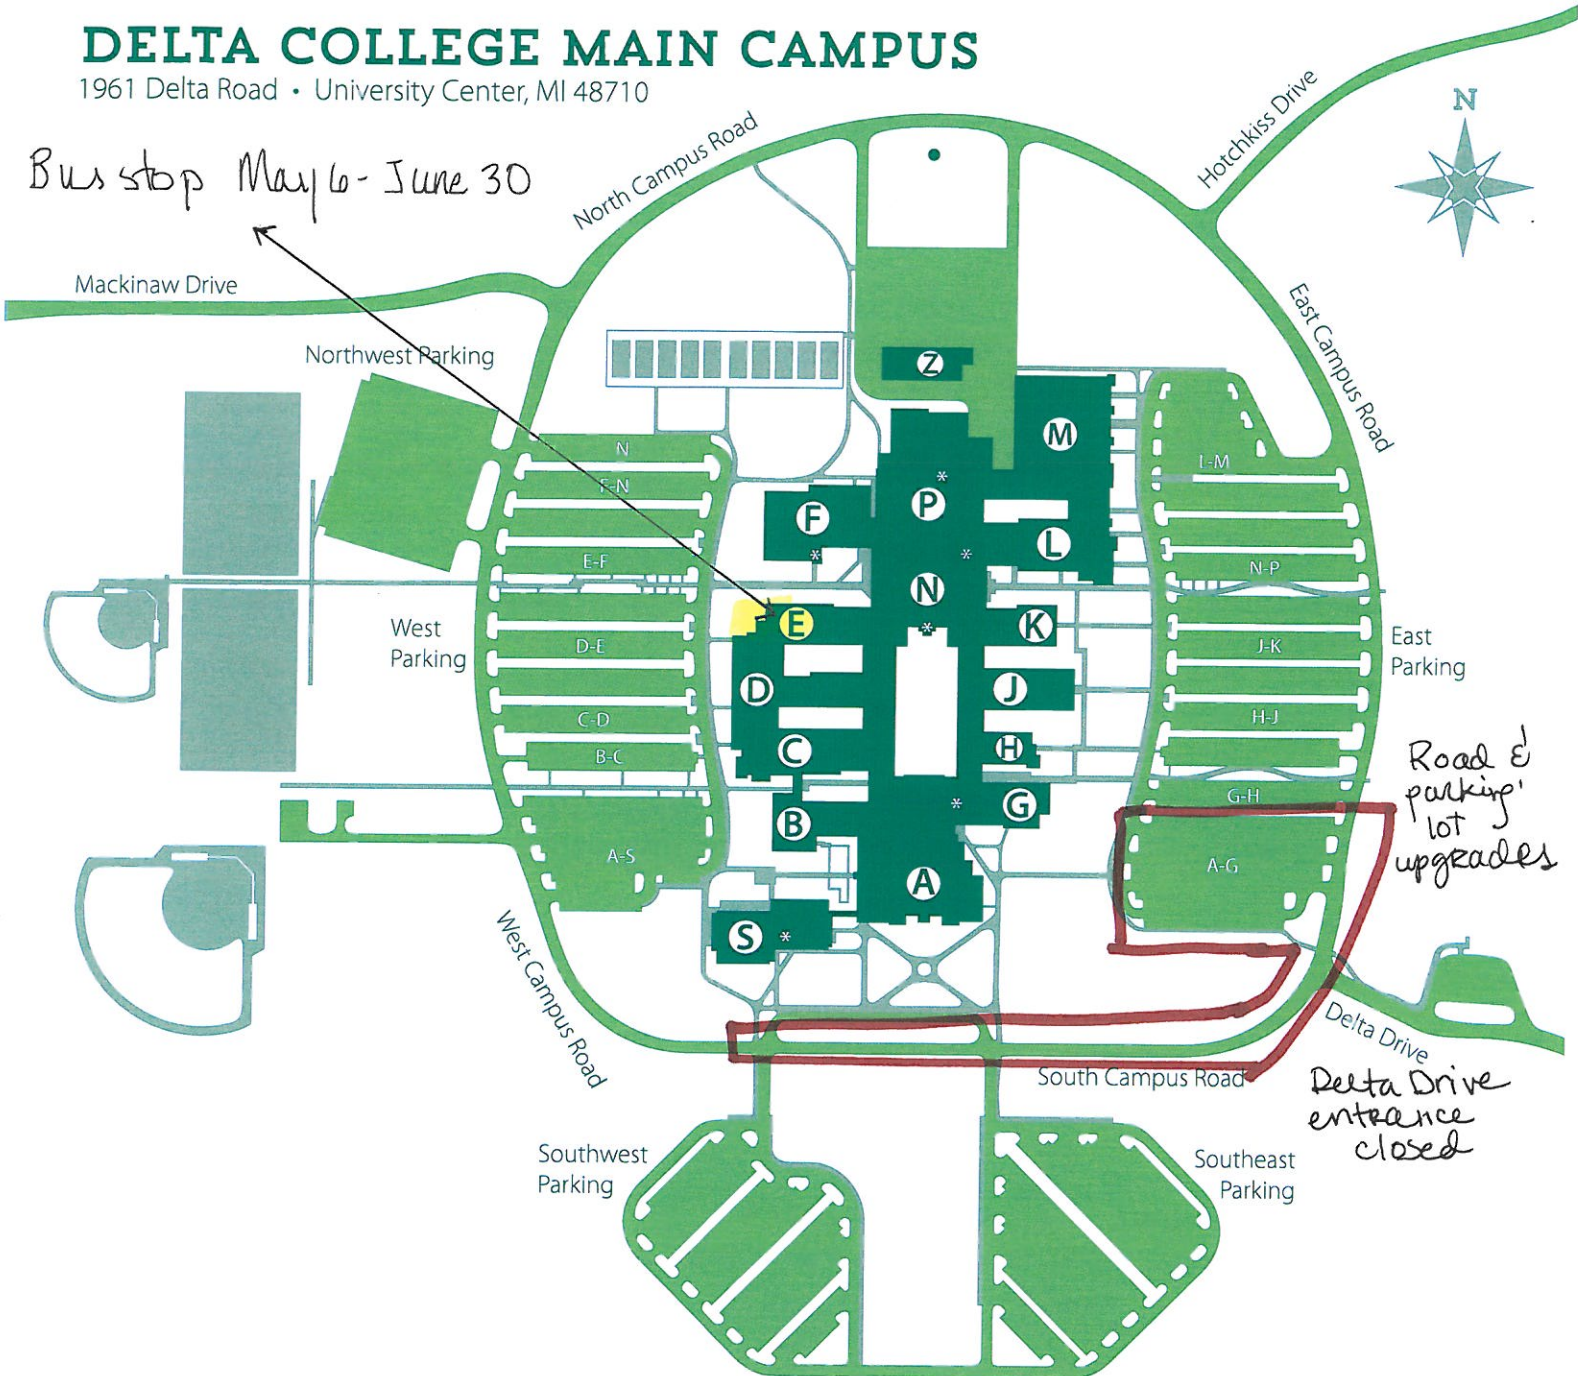

# DELTA COLLEGE MAIN CAMPUS

1961 Delta Road • University Center, MI 48710

Bus stop May 6 - June 30

## MAIN LEVEL (100 SERIES)

Admissions	H wing
Administration	B wing
Board Room	B151
Business Training	H wing
Dental Clinic	F131
Fitness & Recreation	P112
Galleria	S wing
Lecture Theater	G160
Pioneer Gym	N110
Shipping & Receiving	P108

## UPPER LEVEL (200 SERIES)

### ELEVATOR \*

Rooms and Service Areas are identified by wing letter and level number.