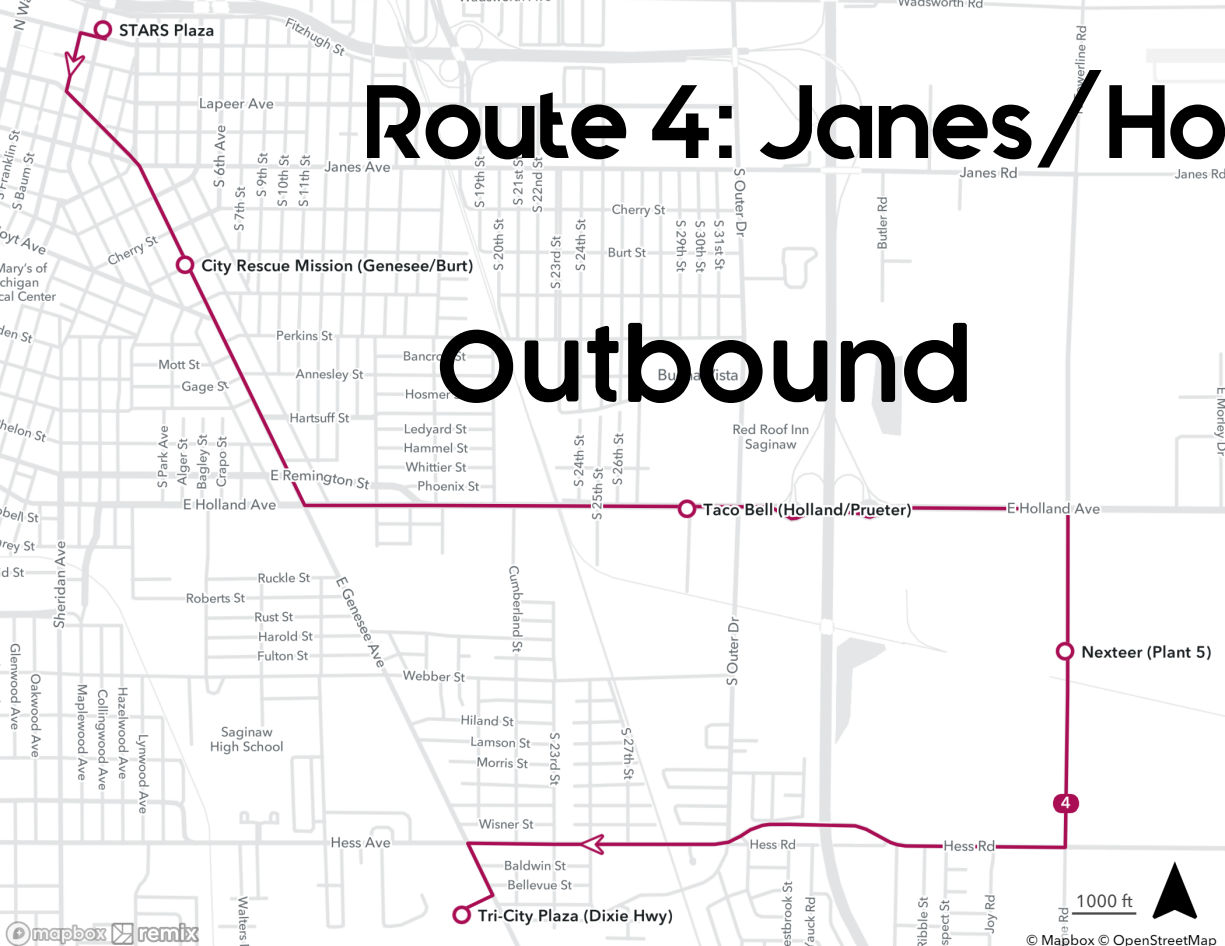

Route 4: Janes/Holland/Buena Vista

Outbound