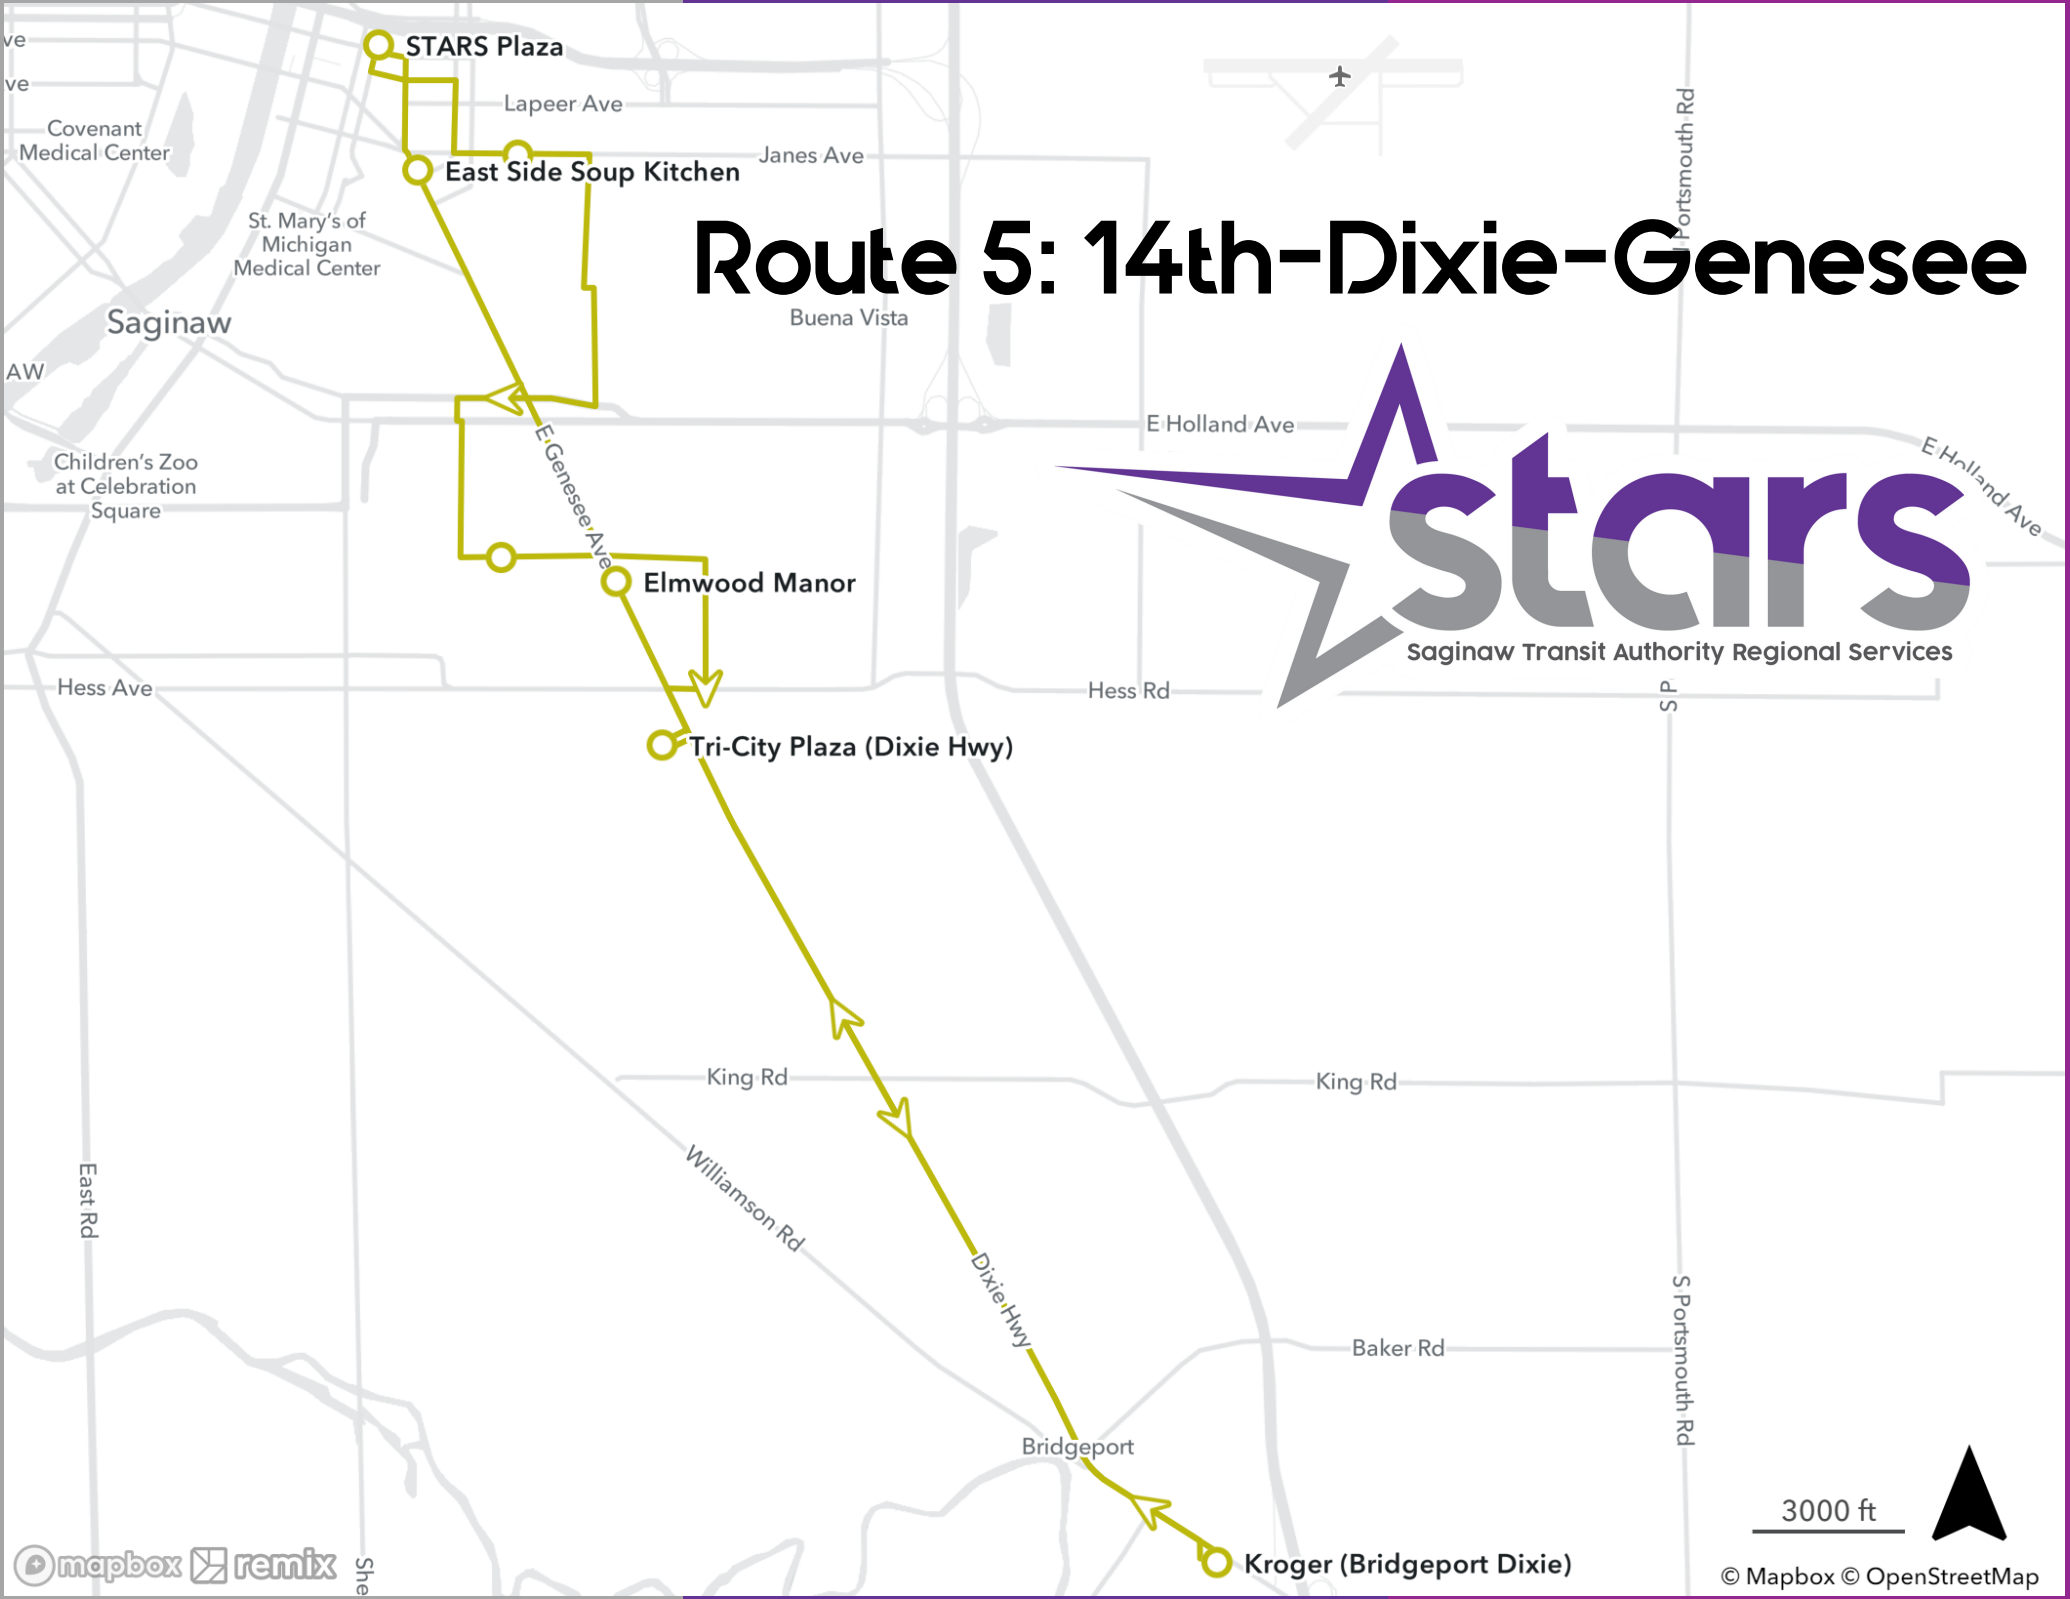

## Route 5: 14th-Dixie-Genesee

STARS Plaza	Outbound				Inbound			
	Janes St. Clinic	Saginaw HS (Webber/Walcott)	Tri-City Plaza (Dixie Hwy)	Kroger (Bridgeport Dixie)	Elmwood Manor	East Side Soup Kitchen	STARS Plaza	
6:00 AM	6:03 AM	6:11 AM	6:22 AM	6:32 AM	6:43 AM	6:47 AM	6:50 AM	
7:00 AM	7:03 AM	7:11 AM	7:22 AM	7:32 AM	7:43 AM	7:47 AM	7:50 AM	
8:00 AM	8:03 AM	8:11 AM	8:22 AM	8:32 AM	8:43 AM	8:47 AM	8:50 AM	
9:00 AM	9:03 AM	9:11 AM	9:22 AM	9:32 AM	9:43 AM	9:47 AM	9:50 AM	
10:00 AM	10:03 AM	10:11 AM	10:22 AM	10:32 AM	10:43 AM	10:47 AM	10:50 AM	
11:00 AM	11:03 AM	11:11 AM	11:22 AM	11:32 AM	11:43 AM	11:47 AM	11:50 AM	
12:00 PM	12:03 PM	12:11 PM	12:22 PM	12:32 PM	12:43 PM	12:47 PM	12:50 PM	
1:00 PM	1:03 PM	1:11 PM	1:22 PM	1:32 PM	1:43 PM	1:47 PM	1:50 PM	
2:00 PM	2:03 PM	2:11 PM	2:22 PM	2:32 PM	2:43 PM	2:47 PM	2:50 PM	
3:00 PM	3:03 PM	3:11 PM	3:22 PM	3:32 PM	3:43 PM	3:47 PM	3:50 PM	
4:00 PM	4:03 PM	4:11 PM	4:22 PM	4:32 PM	4:43 PM	4:47 PM	4:50 PM	
5:00 PM	5:03 PM	5:11 PM	5:22 PM	5:32 PM	5:43 PM	5:47 PM	5:50 PM	
6:00 PM	6:03 PM	6:11 PM	6:22 PM	6:32 PM	6:43 PM	6:47 PM	6:50 PM	

# ROUTE 5

Effective October 1, 2022

# Route 5: 14th-Dixie-Genesee