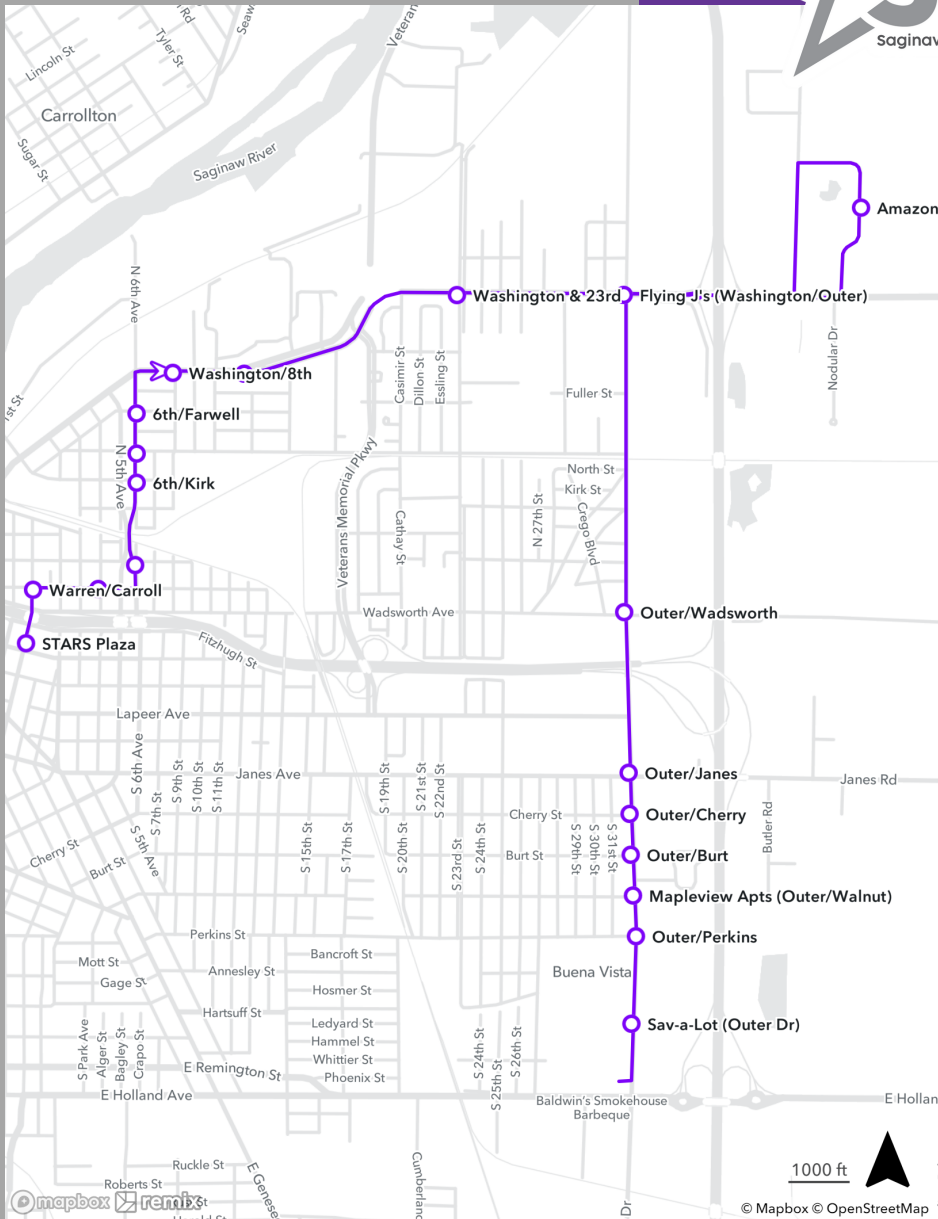

Route 2: Washington-Outer-Veterans Memorial