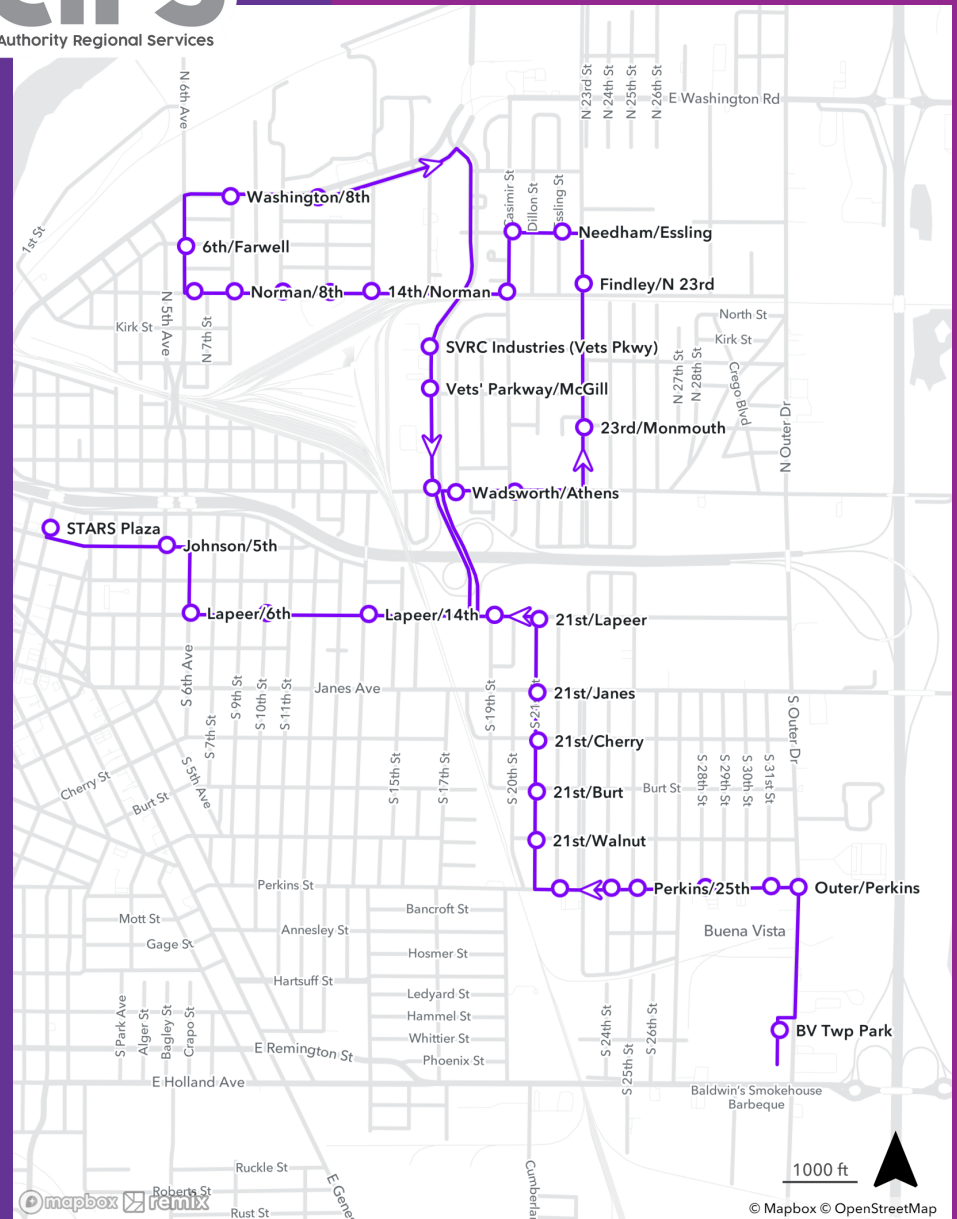

Route 2: Washington-Outer-Veterans Memorial