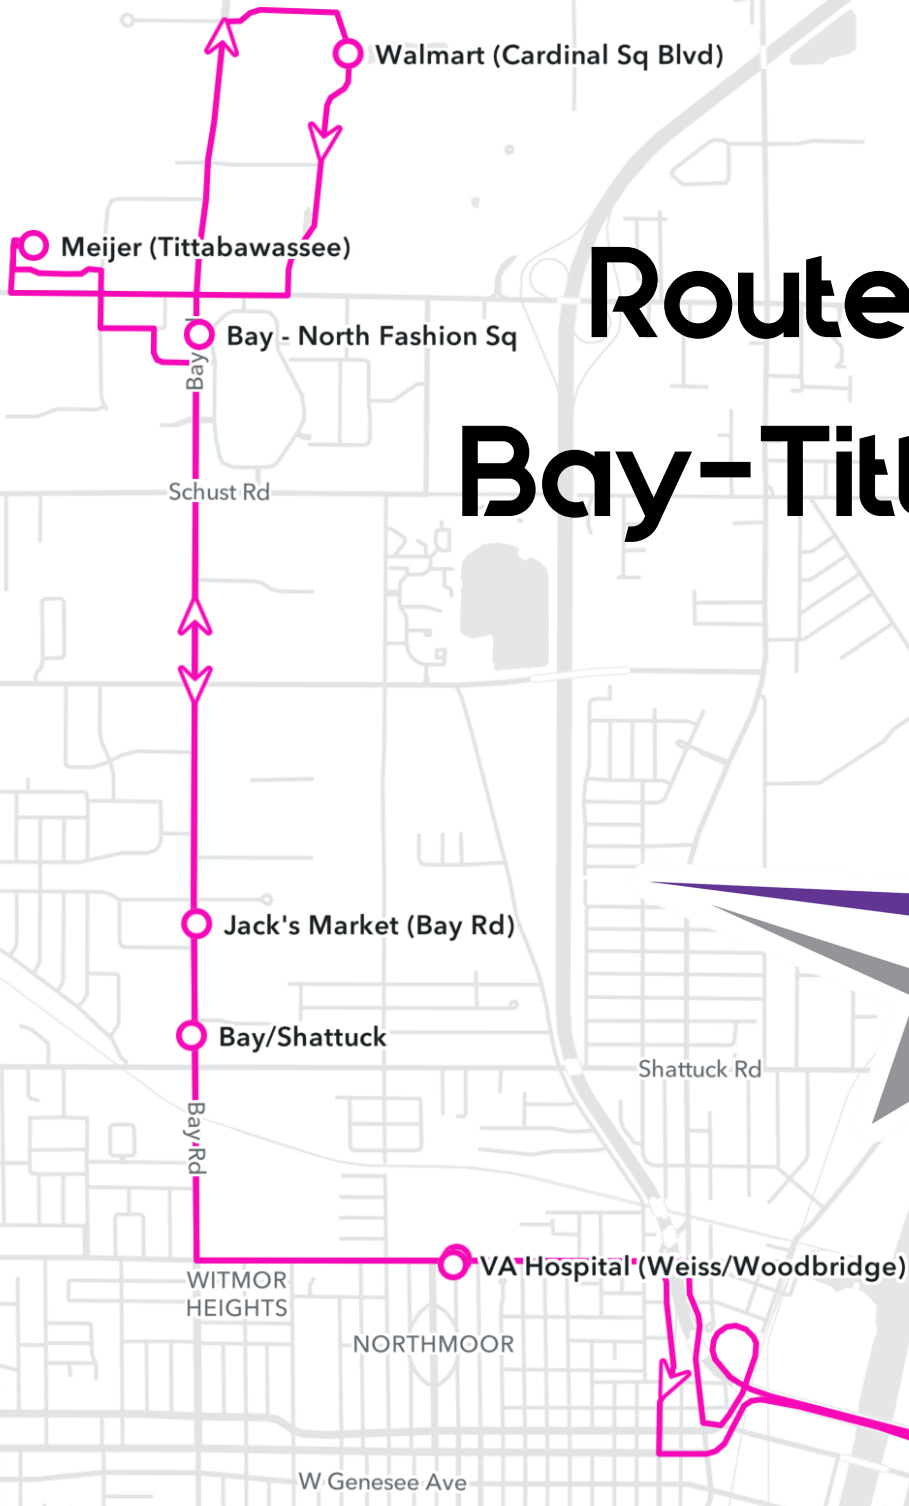

Route 6: Weiss-Bay-Tittabawassee

2000 ft