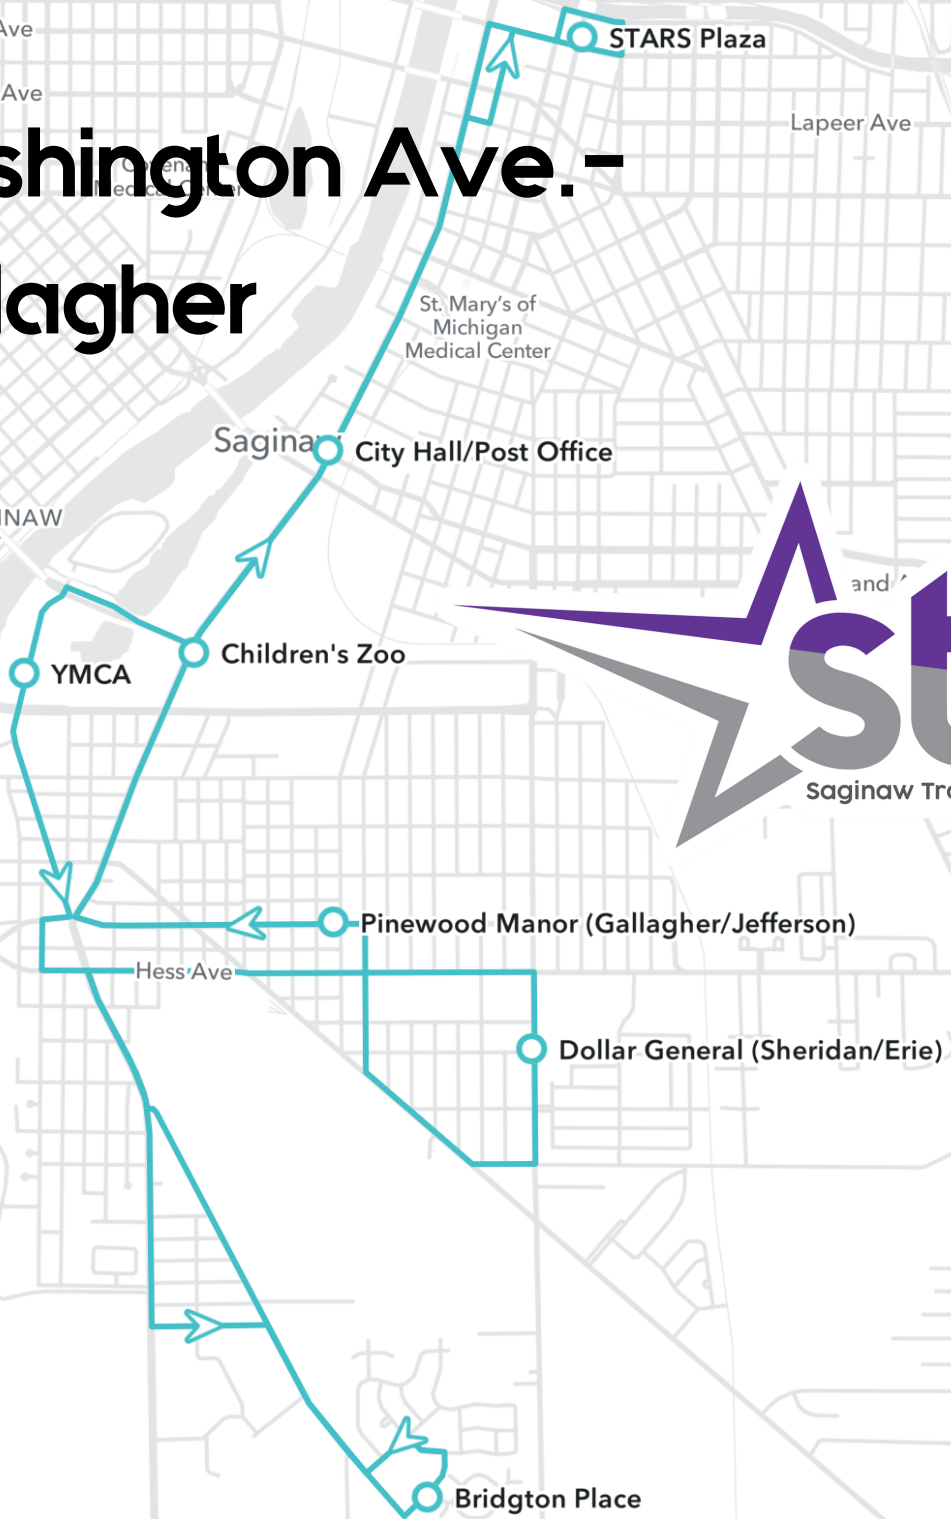

## Route 7: Washington Ave.-Gallagher

STARS Plaza	Outbound				Inbound			
	City Hall/Post Office	YMCA	Bridgton Place	Bridgton Place	Dollar General (Sheridan/Erle)	Pinewood Manor (Gallagher/Jefferson)	Children's Zoo	STARS Plaza
6:00 AM	6:06 AM	6:11 AM	6:19 AM	6:23 AM	6:30 AM	6:35 AM	6:40 AM	6:50 AM
7:00 AM	7:06 AM	7:11 AM	7:19 AM	7:23 AM	7:30 AM	7:35 AM	7:40 AM	7:50 AM
8:00 AM	8:06 AM	8:11 AM	8:19 AM	8:23 AM	8:30 AM	8:35 AM	8:40 AM	8:50 AM
9:00 AM	9:06 AM	9:11 AM	9:19 AM	9:23 AM	9:30 AM	9:35 AM	9:40 AM	9:50 AM
10:00 AM	10:06 AM	10:11 AM	10:19 AM	10:23 AM	10:30 AM	10:35 AM	10:40 AM	10:50 AM
11:00 AM	11:06 AM	11:11 AM	11:19 AM	11:23 AM	11:30 AM	11:35 AM	11:40 AM	11:50 AM
12:00 PM	12:06 PM	12:11 PM	12:19 PM	12:23 PM	12:30 PM	12:35 PM	12:40 PM	12:50 PM
1:00 PM	1:06 PM	1:11 PM	1:19 PM	1:23 PM	1:30 PM	1:35 PM	1:40 PM	1:50 PM
2:00 PM	2:06 PM	2:11 PM	2:19 PM	2:23 PM	2:30 PM	2:35 PM	2:40 PM	2:50 PM
3:00 PM	3:06 PM	3:11 PM	3:19 PM	3:23 PM	3:30 PM	3:35 PM	3:40 PM	3:50 PM
4:00 PM	4:06 PM	4:11 PM	4:19 PM	4:23 PM	4:30 PM	4:35 PM	4:40 PM	4:50 PM
5:00 PM	5:06 PM	5:11 PM	5:19 PM	5:23 PM	5:30 PM	5:35 PM	5:40 PM	5:50 PM
6:00 PM	6:06 PM	6:11 PM	6:19 PM	6:23 PM	6:30 PM	6:35 PM	6:40 PM	6:50 PM

# ROUTE 7

Effective October 1, 2022

# Route 7: Washington Ave. - Gallagher

2000 ft