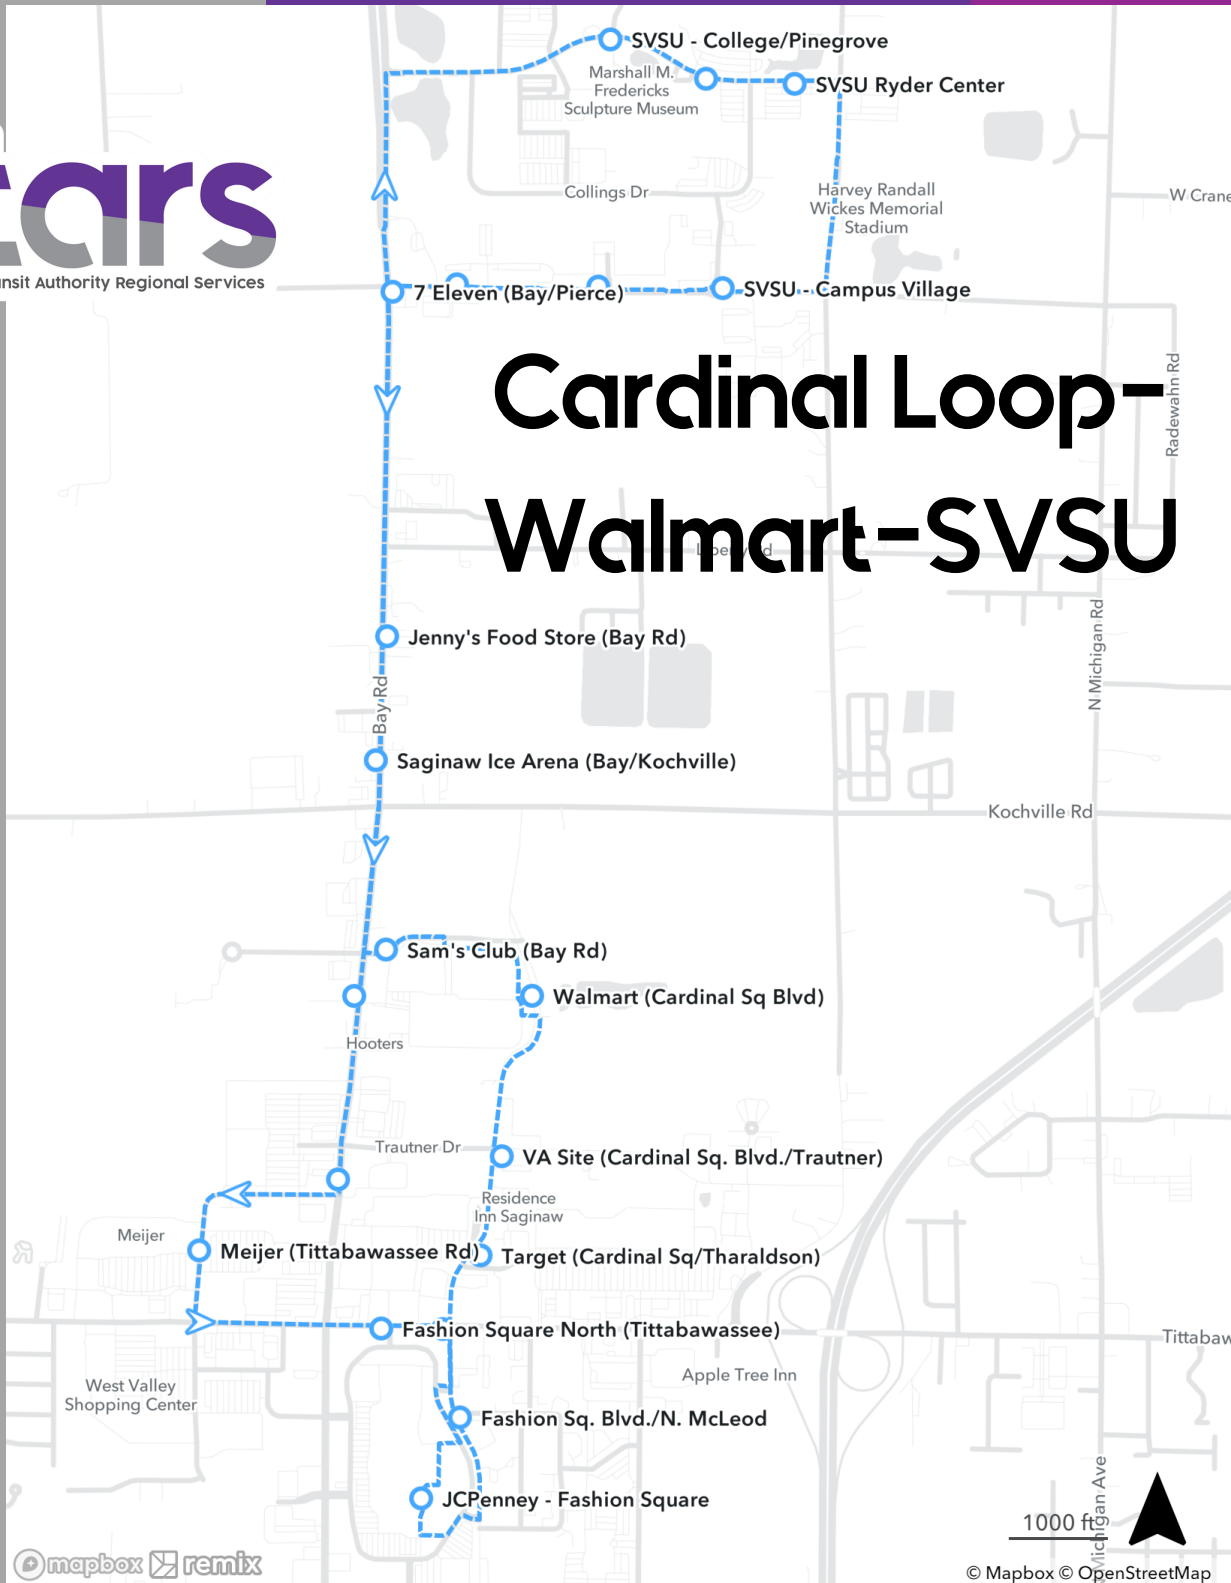

## Cardinal Loop-Walmart-SVSU

Walmart (Cardinal Sq Blvd)	Outbound				Inbound				Walmart (Cardinal Sq Blvd)
	SVSU Ryder Center	Saginaw Ice Arena (Bay/Kochville)	Meijer (Tittabawassee Rd)	Fashion Square North (Tittabawassee)	JCPenney - Fashion Square	Target (Cardinal Sq /Tharaldson)	7:46 AM	8:20 AM	
7:20 AM	7:29 AM	7:34 AM	7:37 AM	7:40 AM	7:42 AM	7:46 AM	7:50 AM	7:50 AM	
7:50 AM	7:59 AM	8:04 AM	8:07 AM	8:10 AM	8:12 AM	8:16 AM	8:20 AM	8:20 AM	
8:20 AM	8:29 AM	8:34 AM	8:37 AM	8:40 AM	8:42 AM	8:46 AM	8:50 AM	8:50 AM	
8:50 AM	8:59 AM	9:04 AM	9:07 AM	9:10 AM	9:12 AM	9:16 AM	9:20 AM	9:20 AM	
9:20 AM	9:29 AM	9:34 AM	9:37 AM	9:40 AM	9:42 AM	9:46 AM	9:50 AM	9:50 AM	
9:50 AM	9:59 AM	10:04 AM	10:07 AM	10:10 AM	10:12 AM	10:16 AM	10:20 AM	10:20 AM	
10:20 AM	10:29 AM	10:34 AM	10:37 AM	10:40 AM	10:42 AM	10:46 AM	10:50 AM	10:50 AM	
10:50 AM	10:59 AM	11:04 AM	11:07 AM	11:10 AM	11:12 AM	11:16 AM	11:20 AM	11:20 AM	
11:20 AM	11:29 AM	11:34 AM	11:37 AM	11:40 AM	11:42 AM	11:46 AM	11:50 AM	11:50 AM	
11:50 AM	11:59 AM	12:04 PM	12:07 PM	12:10 PM	12:12 PM	12:16 PM	12:20 PM	12:20 PM	
12:20 PM	12:29 PM	12:34 PM	12:37 PM	12:40 PM	12:42 PM	12:46 PM	12:50 PM	12:50 PM	
12:50 PM	12:59 PM	1:04 PM	1:07 PM	1:10 PM	1:12 PM	1:16 PM	1:20 PM	1:20 PM	
1:20 PM	1:29 PM	1:34 PM	1:37 PM	1:40 PM	1:42 PM	1:46 PM	1:50 PM	1:50 PM	
1:50 PM	1:59 PM	2:04 PM	2:07 PM	2:10 PM	2:12 PM	2:16 PM	2:20 PM	2:20 PM	
2:20 PM	2:29 PM	2:34 PM	2:37 PM	2:40 PM	2:42 PM	2:46 PM	2:50 PM	2:50 PM	
2:50 PM	2:59 PM	3:04 PM	3:07 PM	3:10 PM	3:12 PM	3:16 PM	3:20 PM	3:20 PM	
3:20 PM	3:29 PM	3:34 PM	3:37 PM	3:40 PM	3:42 PM	3:46 PM	3:50 PM	3:50 PM	
3:50 PM	3:59 PM	4:04 PM	4:07 PM	4:10 PM	4:12 PM	4:16 PM	4:20 PM	4:20 PM	
4:20 PM	4:29 PM	4:34 PM	4:37 PM	4:40 PM	4:42 PM	4:46 PM	4:50 PM	4:50 PM	
4:50 PM	4:59 PM	5:04 PM	5:07 PM	5:10 PM	5:12 PM	5:16 PM	5:20 PM	5:20 PM	
5:20 PM	5:29 PM	5:34 PM	5:37 PM	5:40 PM	5:42 PM	5:46 PM	5:50 PM	5:50 PM	
5:50 PM	5:59 PM	6:04 PM	6:07 PM	6:10 PM	6:12 PM	6:16 PM	6:20 PM	6:20 PM	

# Cardinal Loop- Walmart-SVSVU