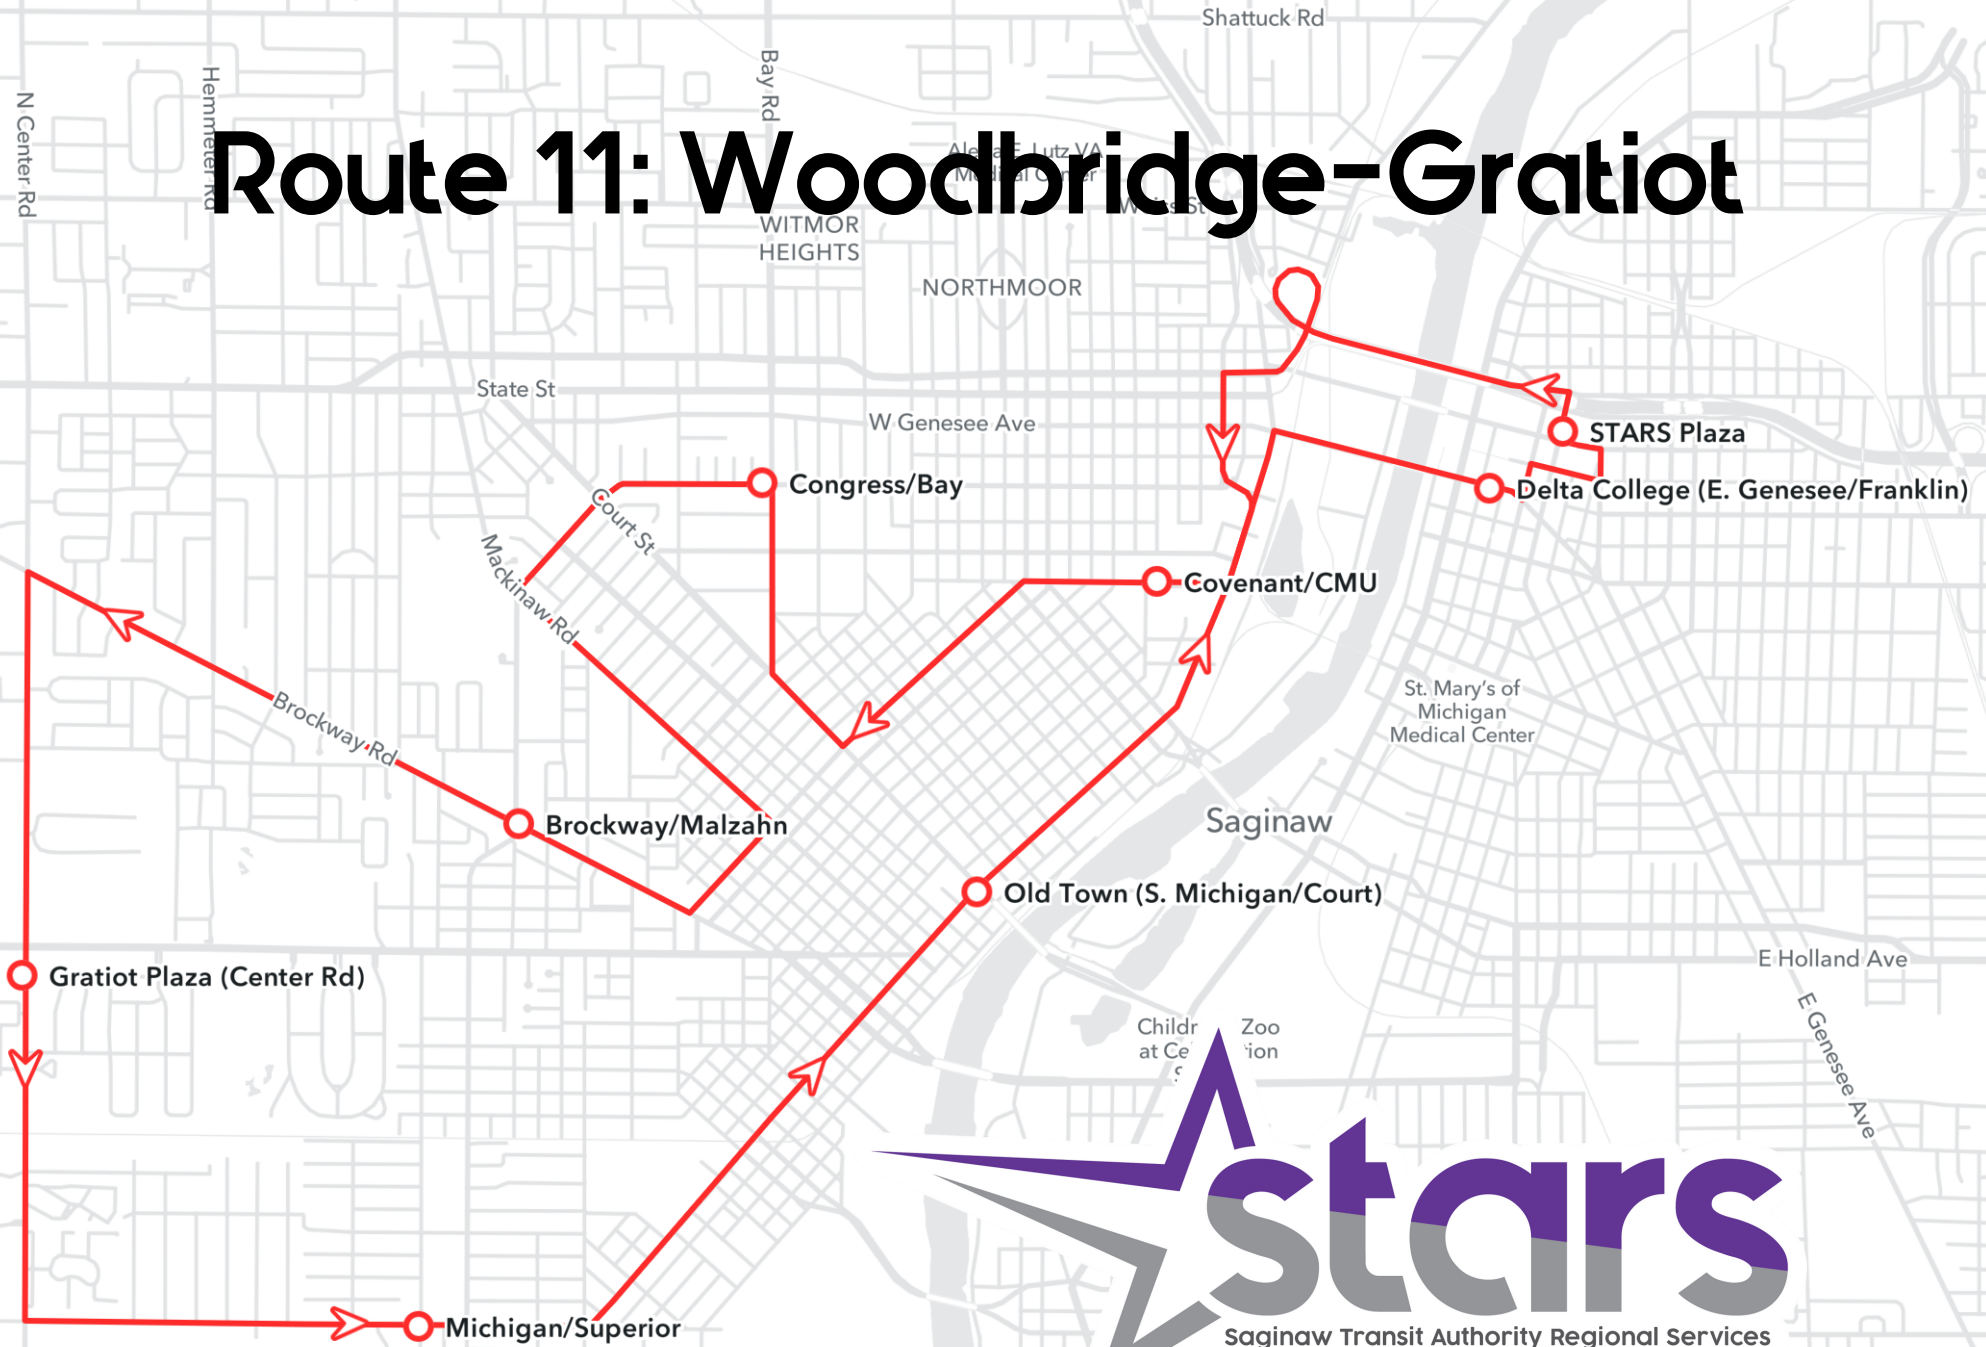

## Route 11: Woodbridge-Gratiot

STARS Plaza	Outbound					Inbound				
	Covenant/CMU	Congress/Bay	Brockway/Malzahn	Gratiot Plaza (Center Rd)	Michigan/Superior	Old Town (S. Michigan/Court)	Delta College (E. Genesee/Franklin)	STARS Plaza		
6:00 AM	6:07 AM	6:12 AM	6:20 AM	6:25 AM	6:31 AM	6:40 AM	6:46 AM	6:50 AM		
7:00 AM	7:07 AM	7:12 AM	7:20 AM	7:25 AM	7:31 AM	7:40 AM	7:46 AM	7:50 AM		
8:00 AM	8:07 AM	8:12 AM	8:20 AM	8:25 AM	8:31 AM	8:40 AM	8:46 AM	8:50 AM		
9:00 AM	9:07 AM	9:12 AM	9:20 AM	9:25 AM	9:31 AM	9:40 AM	9:46 AM	9:50 AM		
10:00 AM	10:07 AM	10:12 AM	10:20 AM	10:25 AM	10:31 AM	10:40 AM	10:46 AM	10:50 AM		
11:00 AM	11:07 AM	11:12 AM	11:20 AM	11:25 AM	11:31 AM	11:40 AM	11:46 AM	11:50 AM		
12:00 PM	12:07 PM	12:12 PM	12:20 PM	12:25 PM	12:31 PM	12:40 PM	12:46 PM	12:50 PM		
1:00 PM	1:07 PM	1:12 PM	1:20 PM	1:25 PM	1:31 PM	1:40 PM	1:46 PM	1:50 PM		
2:00 PM	2:07 PM	2:12 PM	2:20 PM	2:25 PM	2:31 PM	2:40 PM	2:46 PM	2:50 PM		
3:00 PM	3:07 PM	3:12 PM	3:20 PM	3:25 PM	3:31 PM	3:40 PM	3:46 PM	3:50 PM		
4:00 PM	4:07 PM	4:12 PM	4:20 PM	4:25 PM	4:31 PM	4:40 PM	4:46 PM	4:50 PM		
5:00 PM	5:07 PM	5:12 PM	5:20 PM	5:25 PM	5:31 PM	5:40 PM	5:46 PM	5:50 PM		
6:00 PM	6:07 PM	6:12 PM	6:20 PM	6:25 PM	6:31 PM	6:40 PM	6:46 PM	6:50 PM		

# ROUTE 11

Effective October 1, 2022

# Route 11: Woodbridge-Gratiot

2000 ft